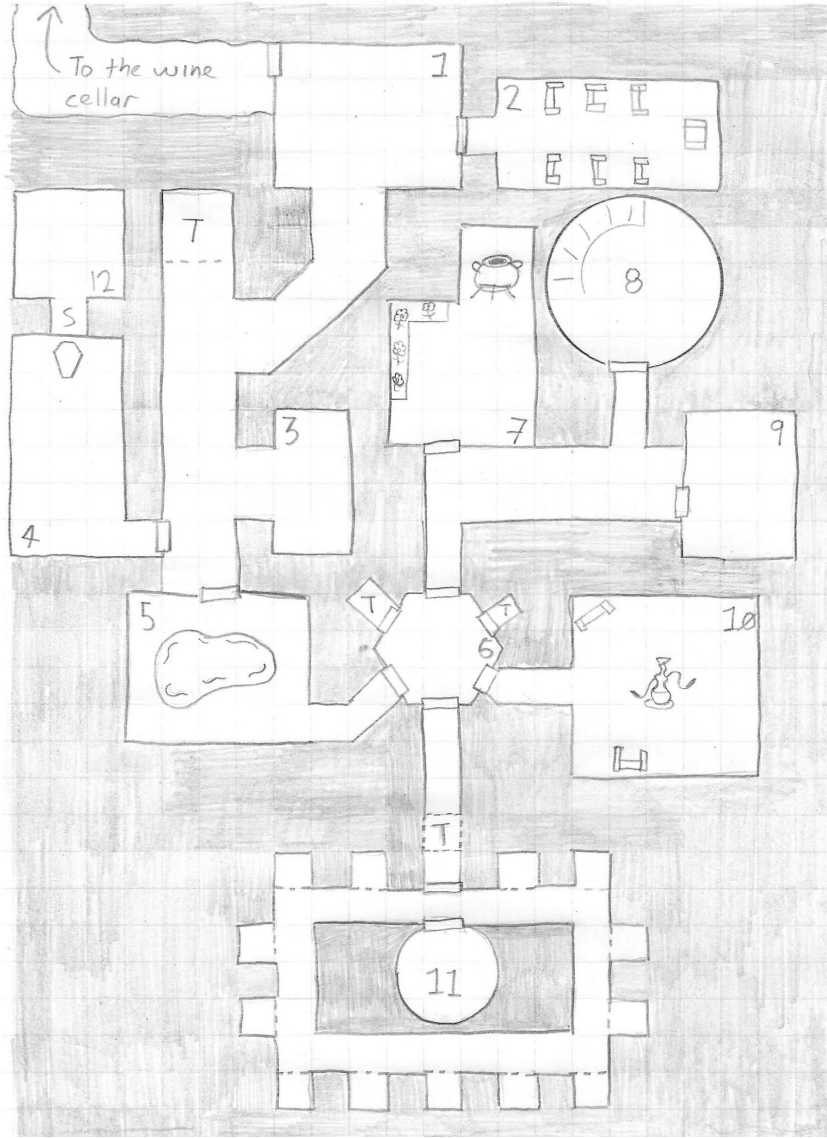

Dungeon Module E6

The Golden Voyage

MAP BOOKLET

By Jeff Simpson

Contained herein are all maps to be used with **The Golden Voyage**

Contents:

Temple of the Awakened

Jade Temple

Giant's Villa

The Salamander's Prison

Steaming Sea Hex Map

Lost Domain of the Cliff Dwellers

The Lost Turtle Island

Turkoman's Underhalls

The Fortress of Turkoman

Temple of the Awakened

The Fortress of Turkoman

Turkoman's Underhalls

The Jade Temple

The Giant's Villa

The Lost Turtle Island

Lost Domain of the Cliff Dwellers

The Salamander's Prison