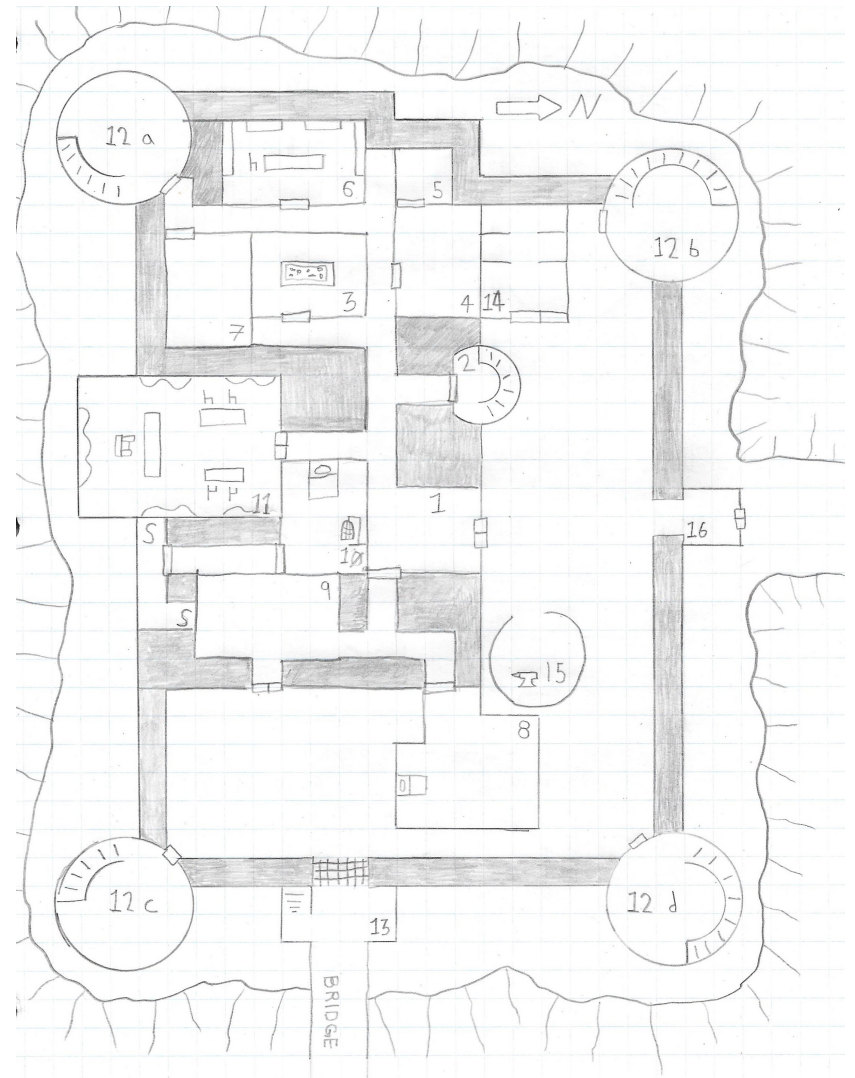

Dungeon Module E6

The Golden Voyage

MAP BOOKLET

By Jeff Simpson

Contained herein are all maps to be used with **The Golden Voyage**

Contents:

Temple of the Awakened

Jade Temple

Giant's Villa

The Salamander's Prison

Steaming Sea Hex Map

Lost Domain of the Cliff Dwellers

The Lost Turtle Island

Turkoman's Underhalls

The Fortress of Turkoman

Temple of the Awakened

The Fortress of Turkoman

Turkoman's Underhalls

The Jade Temple

The Giant's Villa

The Lost Turtle Island

Lost Domain of the Cliff Dwellers

The Salamander's Prison