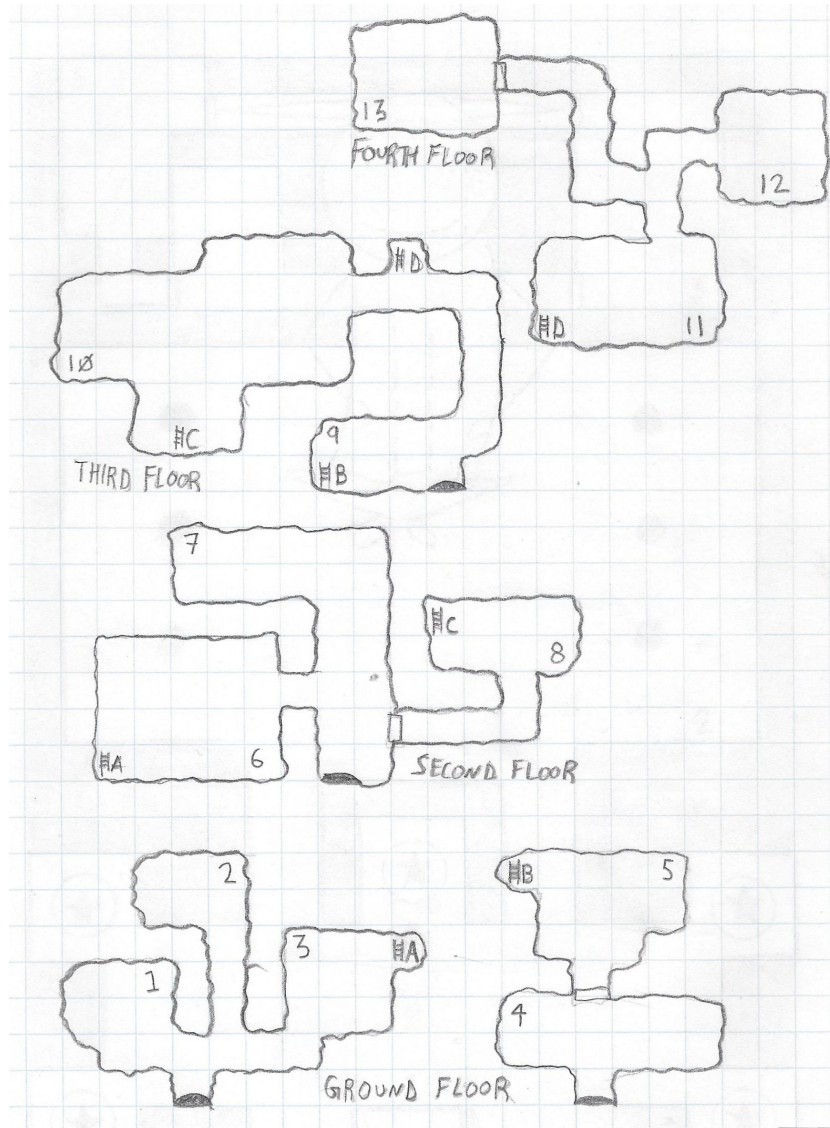

Dungeon Module E6

The Golden Voyage

MAP BOOKLET

By Jeff Simpson

Contained herein are all maps to be used with **The Golden Voyage**

Contents:

Temple of the Awakened

Jade Temple

Giant's Villa

The Salamander's Prison

Steaming Sea Hex Map

Lost Domain of the Cliff Dwellers

The Lost Turtle Island

Turkoman's Underhalls

The Fortress of Turkoman

Temple of the Awakened

The Fortress of Turkoman

Turkoman's Underhalls

The Jade Temple

The Giant's Villa

The Lost Turtle Island

Lost Domain of the Cliff Dwellers

The Salamander's Prison