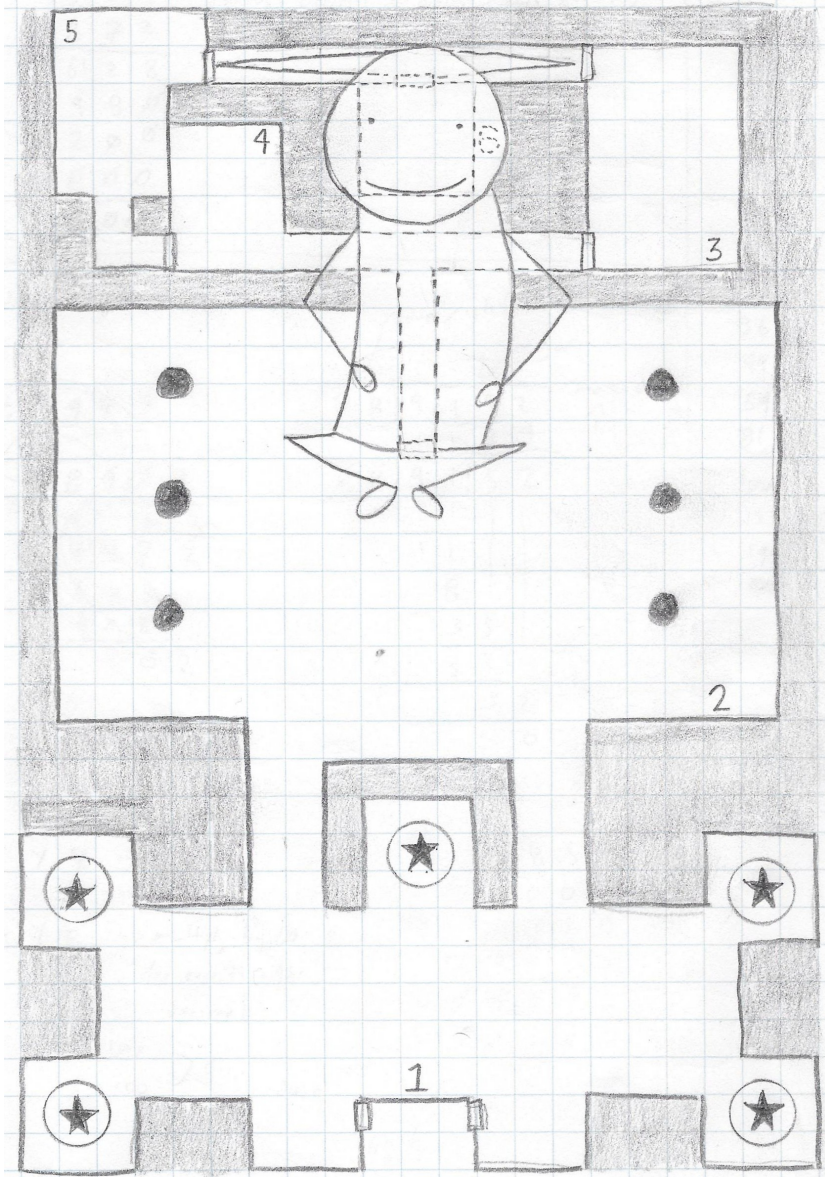

Dungeon Module E6

The Golden Voyage

MAP BOOKLET

By Jeff Simpson

Contained herein are all maps to be used with **The Golden Voyage**

Contents:

Temple of the Awakened

Jade Temple

Giant's Villa

The Salamander's Prison

Steaming Sea Hex Map

Lost Domain of the Cliff Dwellers

The Lost Turtle Island

Turkoman's Underhalls

The Fortress of Turkoman

Temple of the Awakened

The Fortress of Turkoman

Turkoman's Underhalls

The Jade Temple

The Giant's Villa

The Lost Turtle Island

Lost Domain of the Cliff Dwellers

The Salamander's Prison