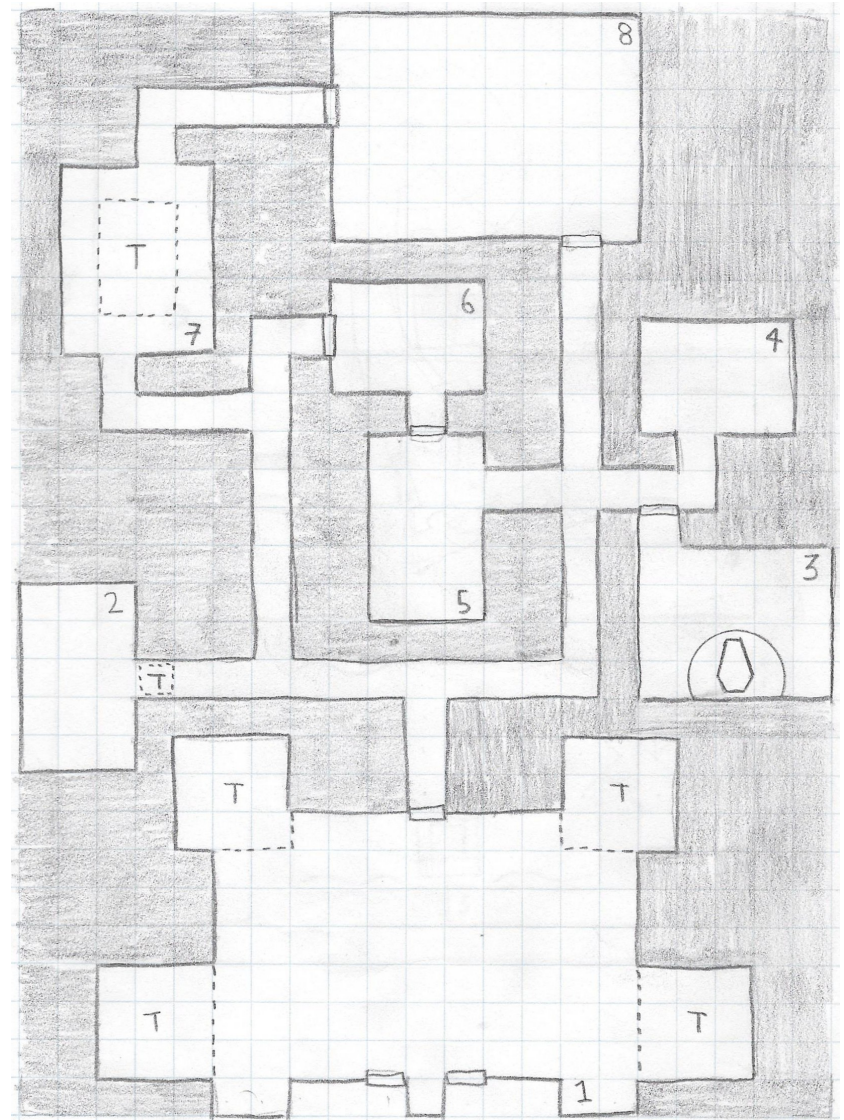

Dungeon Module E6

The Golden Voyage

MAP BOOKLET

By Jeff Simpson

Contained herein are all maps to be used with **The Golden Voyage**

Contents:

Temple of the Awakened

Jade Temple

Giant's Villa

The Salamander's Prison

Steaming Sea Hex Map

Lost Domain of the Cliff Dwellers

The Lost Turtle Island

Turkoman's Underhalls

The Fortress of Turkoman

Temple of the Awakened

The Fortress of Turkoman

Turkoman's Underhalls

The Jade Temple

The Giant's Villa

The Lost Turtle Island

Lost Domain of the Cliff Dwellers

The Salamander's Prison